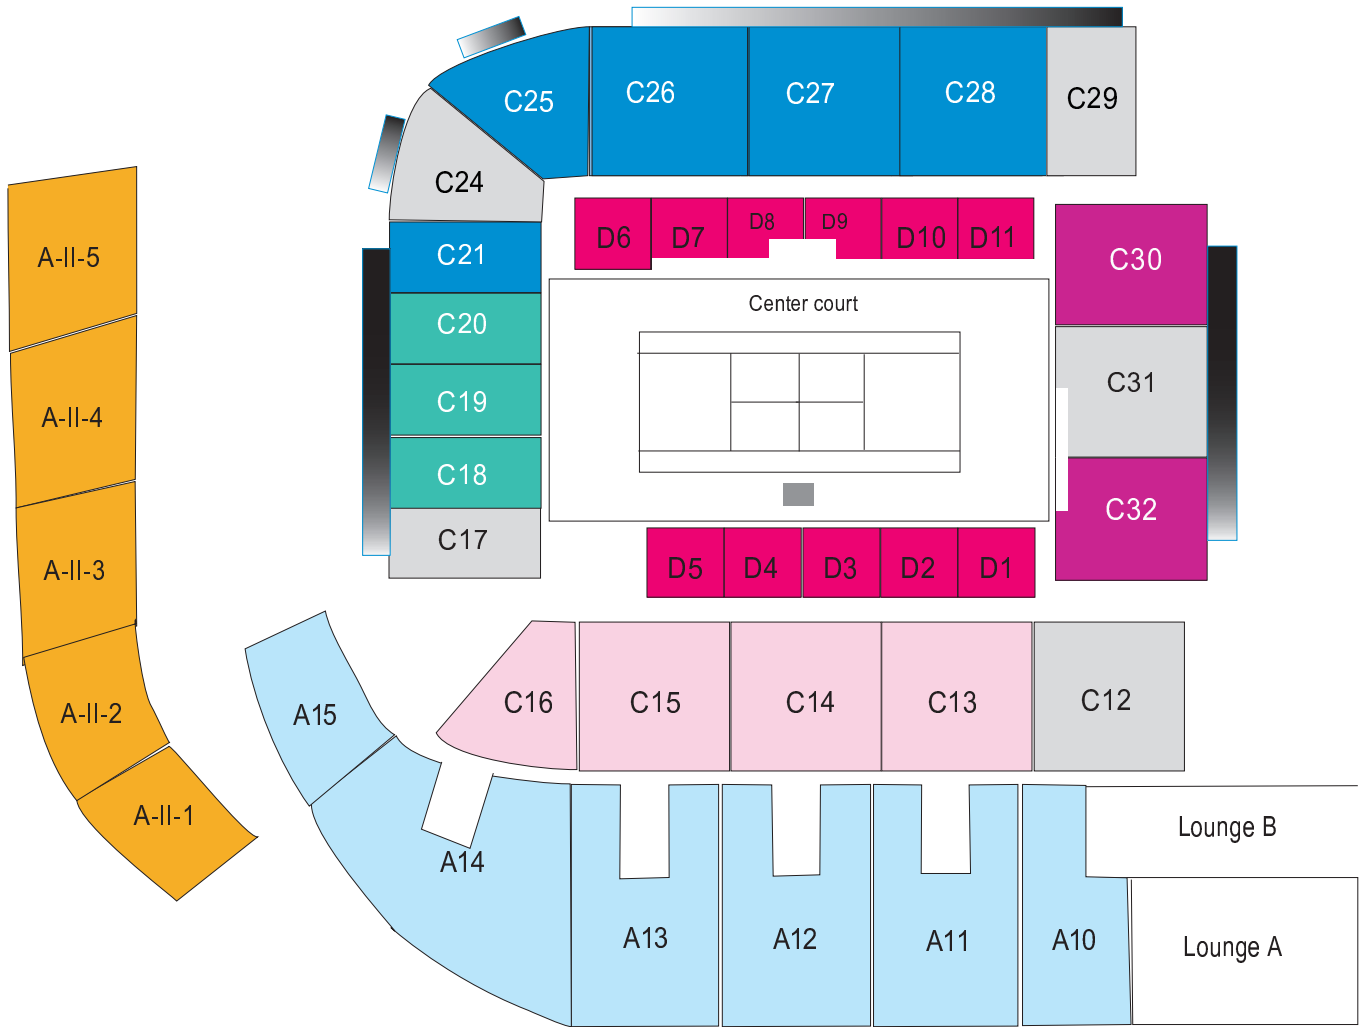

Tribune layout

All VIP and Premium tickets allow to access to the VIP area at the arena of the Olympic Stadium during all days of the tournament

■ - VIP box   
 ■ - VIP   
 ■ - Premium A   
 ■ - Premium B

Regular tickets (access to the VIP area at the arena of the Olympic Stadium from October 13 until October 18)

■ - 1 category   
 ■ - 2 category   
 ■ - 3 category

■ - reserved seats